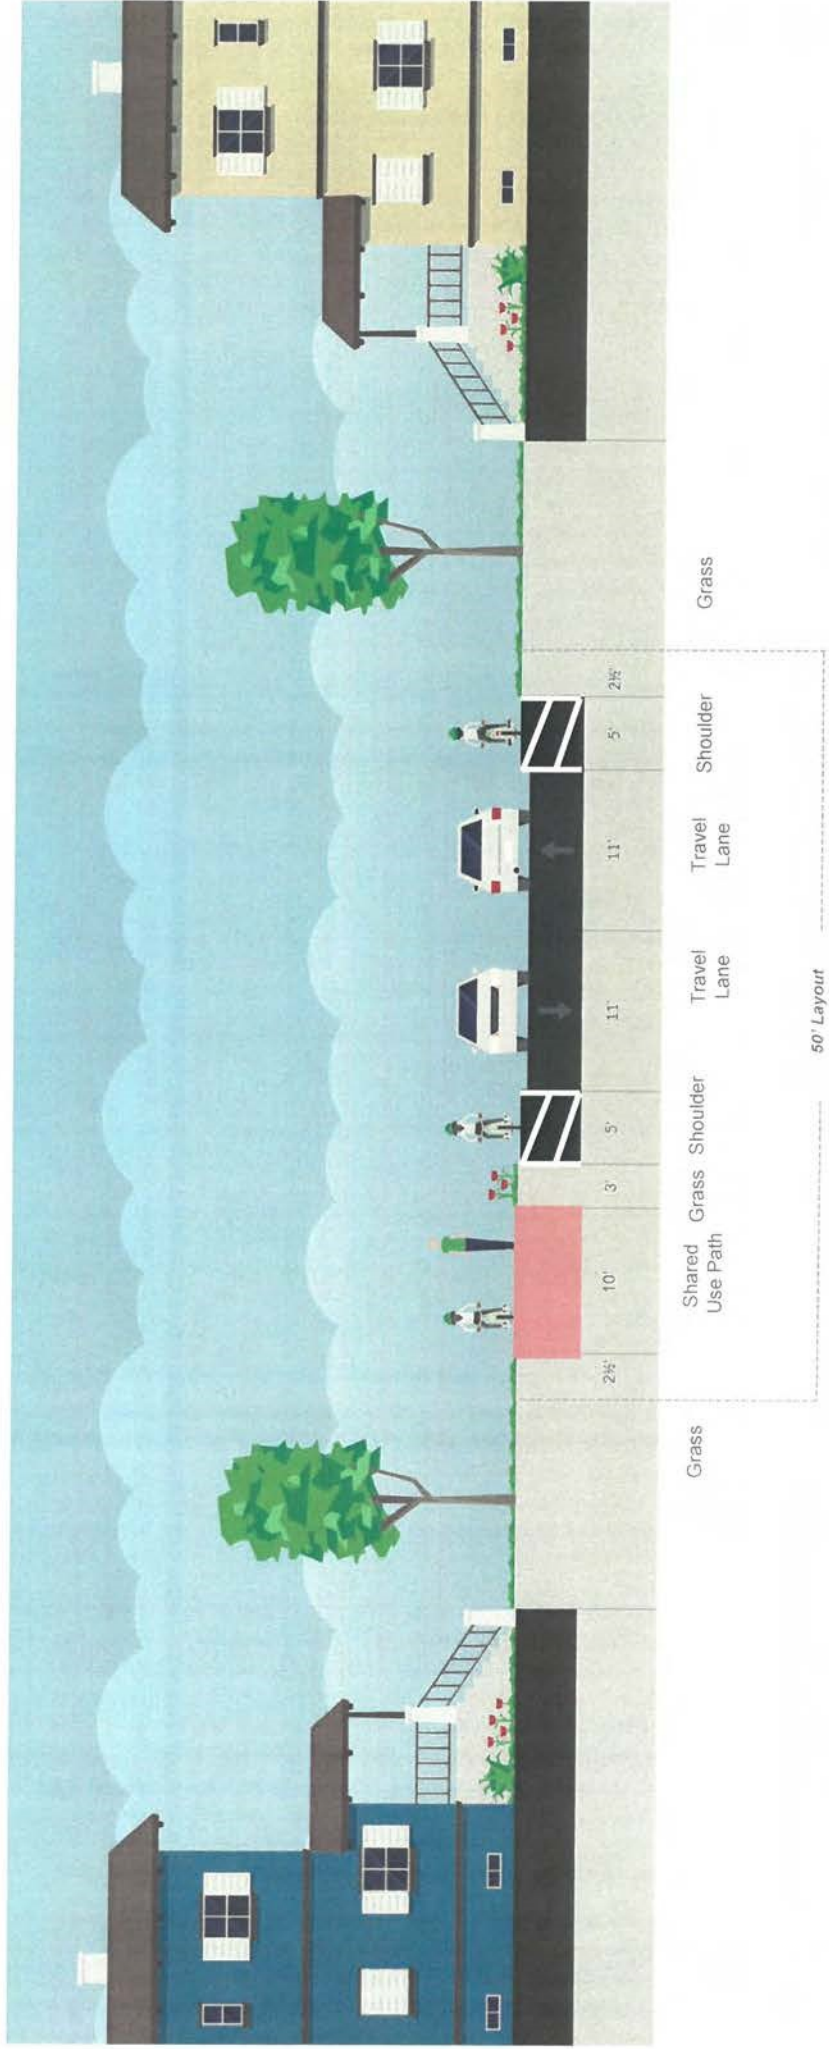

Town of Lynnfield: Roadway Corridor Improvements of Summer Street

Summer Street Alternative 3

600 Unicorn Park Drive, Woburn, MA • 781-932-3201 • www.baysideengineering.com