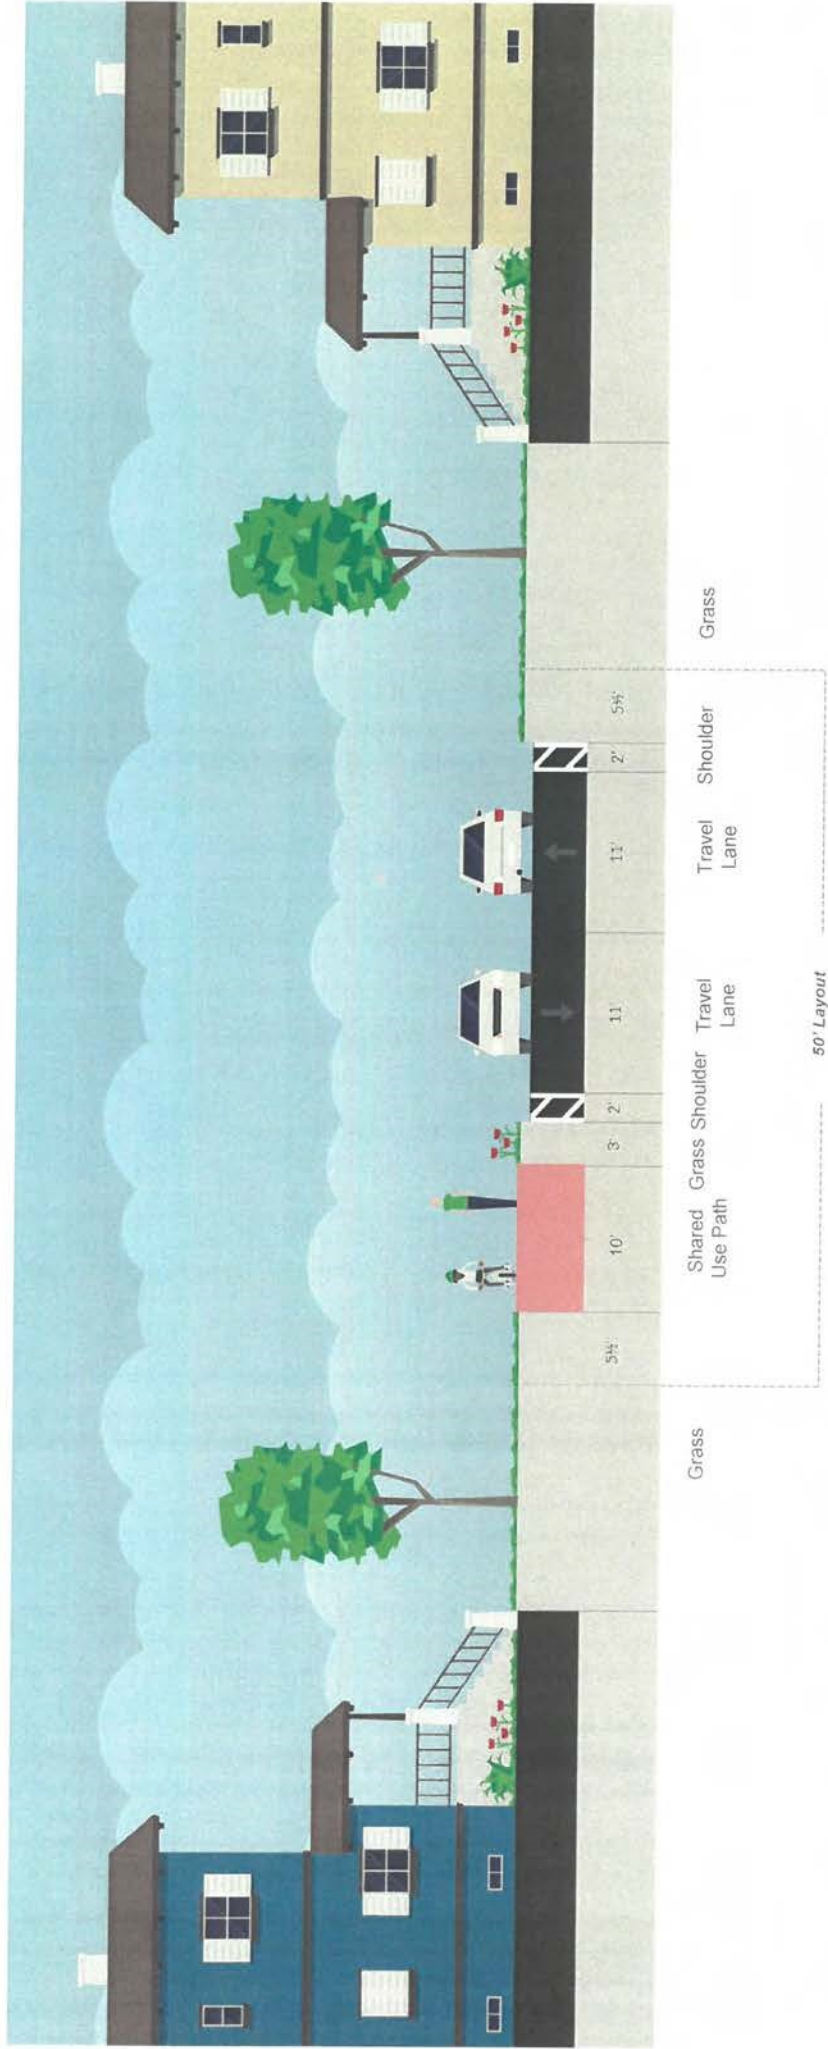

Town of Lynnfield: Roadway Corridor Improvements of Summer Street

Summer Street Alternative 2

600 Unicorn Park Drive, Woburn, MA • 781-932-3201 • www.baysideengineering.com